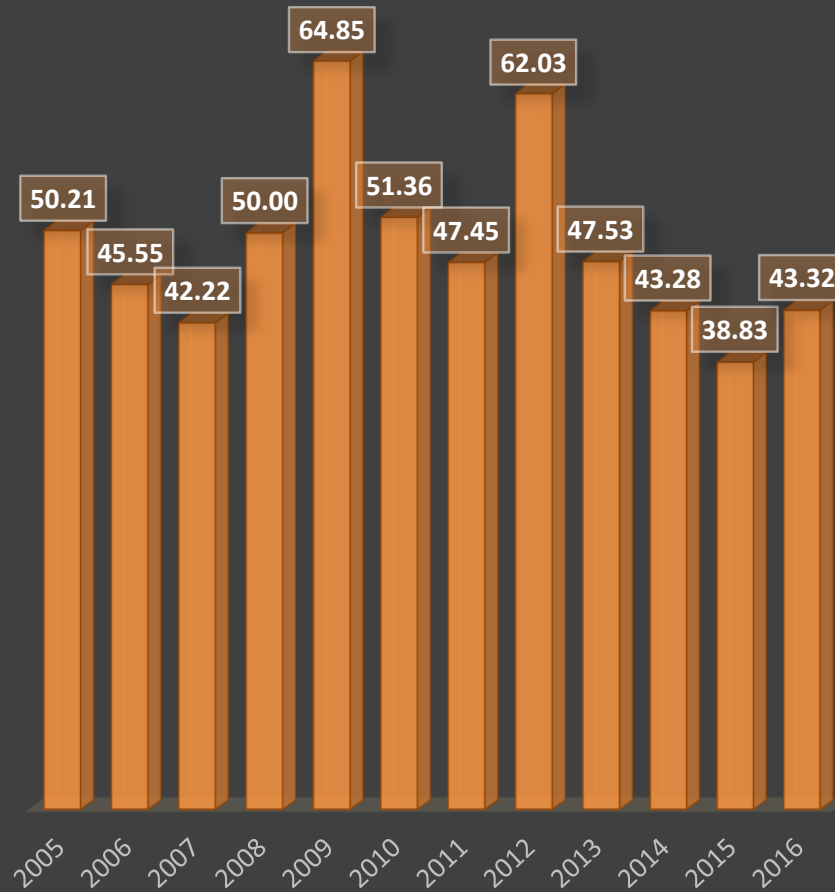

TEXAS SHRIMP FARM AVERAGE % SURVIVAL 2005-2016

Source: Texas Parks and Wildlife. Compiled by Treece & Associates.