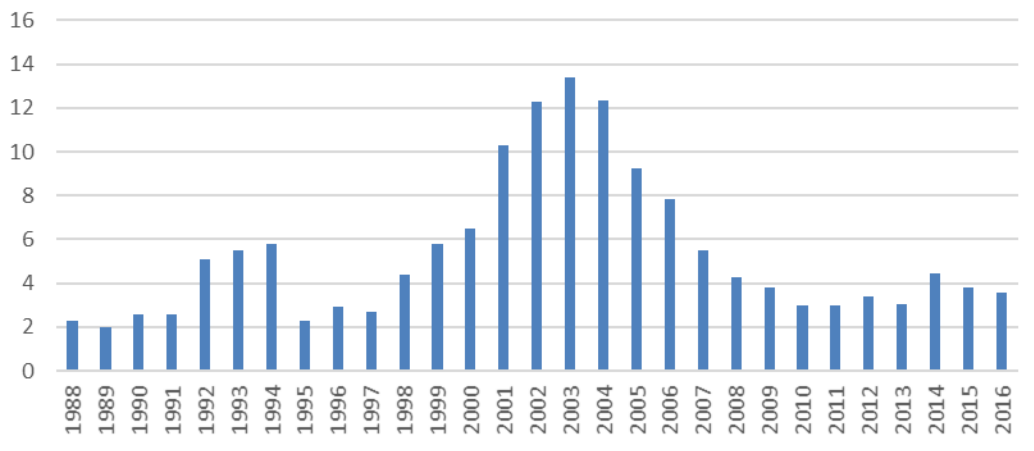

TREECE & ASSOCIATES

TREECE & ASSOCIATES

WORLD AQUACULTURE CONSULTANTS

927 P. R. 1236
 Lampasas, TX 76550
 (979) 774-7778 Office (979) 255-6645 Cell Phone gdtreece@hotmail.com

US Farm Raised Shrimp Production in Million Pounds
 per year

Year/Millions of Pounds

1988	2.3
1989	2
1990	2.6
1991	2.6
1992	5.1
1993	5.5
1994	5.8
1995	2.3
1996	2.9
1997	2.7
1998	4.4
1999	5.8
2000	6.5
2001	10.3
2002	12.3
2003	13.38
2004	12.35
2005	9.22
2006	7.81
2007	5.5
2008	4.3
2009	3.5
2010	2.97
2011	3
2012	3.41
2013	3.05
2014	4.42
2015	3.78
2016	3.6